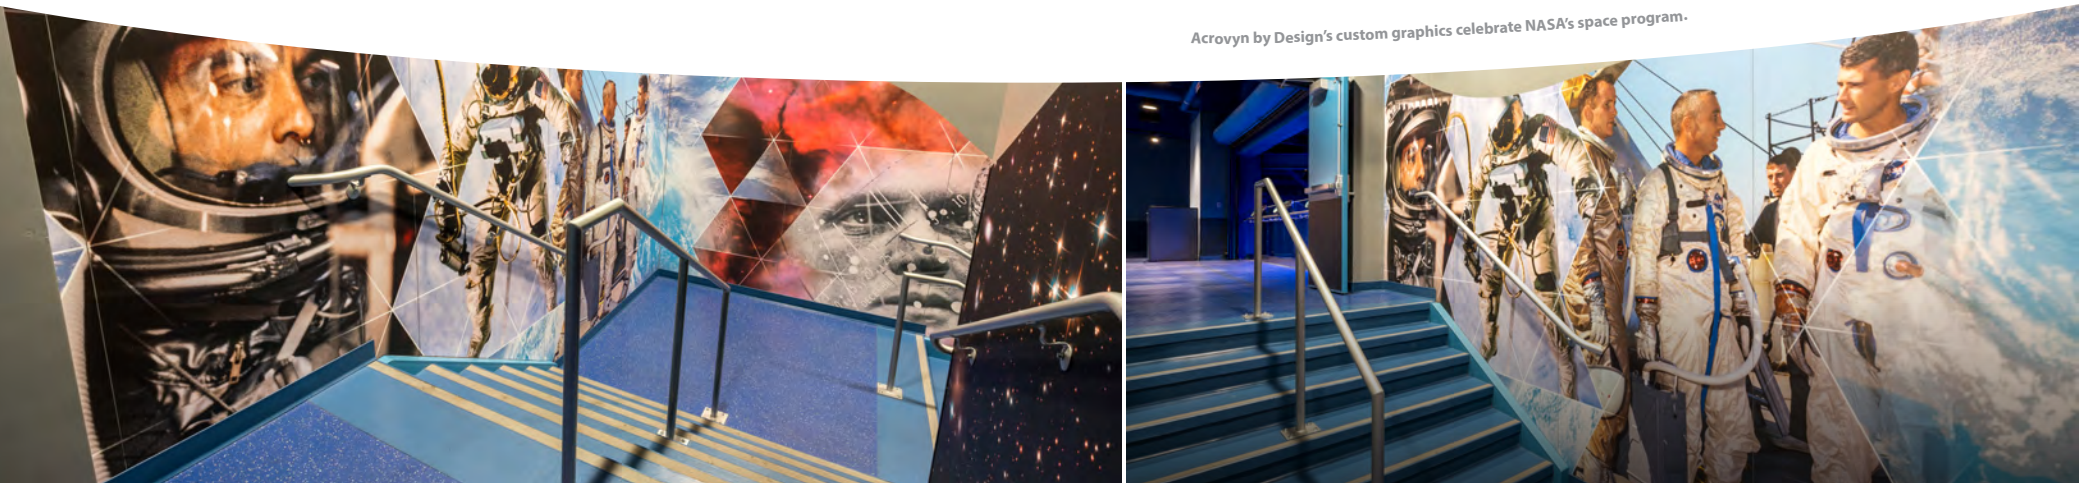

To add to guests' out-of-this-world experience at Kennedy Space Center Visitor Complex, multiple parts of two areas were selected for redesign, including the IMAX Theater and Heroes & Legends featuring the U.S. Astronaut Hall of Fame.

The project required updates to the lobby and concession areas of the IMAX Theater, inspired by the largest artificial body in orbit – the International Space Station. Enhancements to the Heroes & Legends attraction were to inspire future generations of astronauts while paying homage to the history of space exploration.

Acrovyn by Design's custom graphics celebrate NASA's space program.