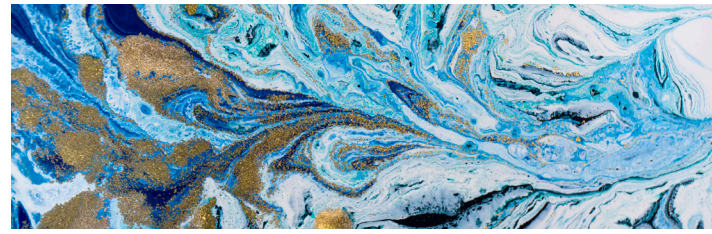

Carrera Subway

Flowing Agate

Weathered Wood

Zig Zag

Rustic Brick

Etch

Rough Wood

Leather